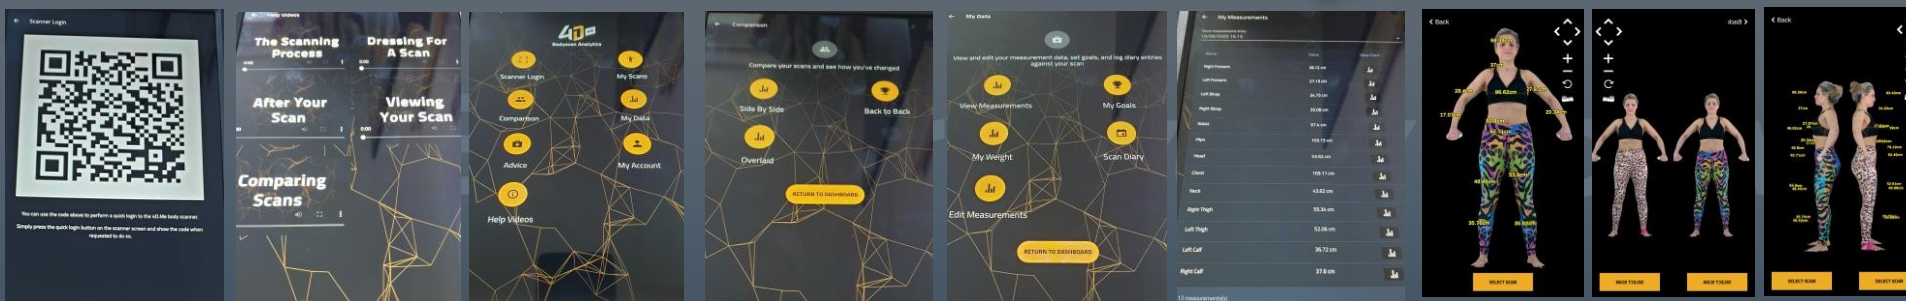

Body Mapping Scan (1 Sec)

Exit the booth

WHY SCAN?

This is the outside - body composition is the inside

Track weight loss or gain by overlapping scans and comparing measurements by numbers & graphs

See parts of you only others can see
mirrors & weight scales lie!
4D.Me doesn't – a true reflection

Customize where you want measured

Wear what you like

Military grade security

WHO SEES IT?

- Keep it to yourself!
- Show your fitness trainer, analyse, goal setting
- Doctor, Dermatologist (moles, skin care)
- Tailor for your suit, wedding dress, retailers, etc

FITNESS / HEALTH / WELLNESS / MEDICAL

- Unique scanner login/QR code in the APP
- Analyse & compare your body mapping scans over time
- View your measurements
- Set measurement goals by body part
- Focus on posture & specific body parts
- Bespoke advice for personnel
- Help videos to maximise your experience

The APP

Download the 4D.Me APP
available on
Apple & Android stores

www.4d.me

BACKGROUND

4DMe was originated by Plowman Craven - *a measurement specialist and surveying services company in film, commercial property, forensics, archaeology, sports professionals and sports brands*