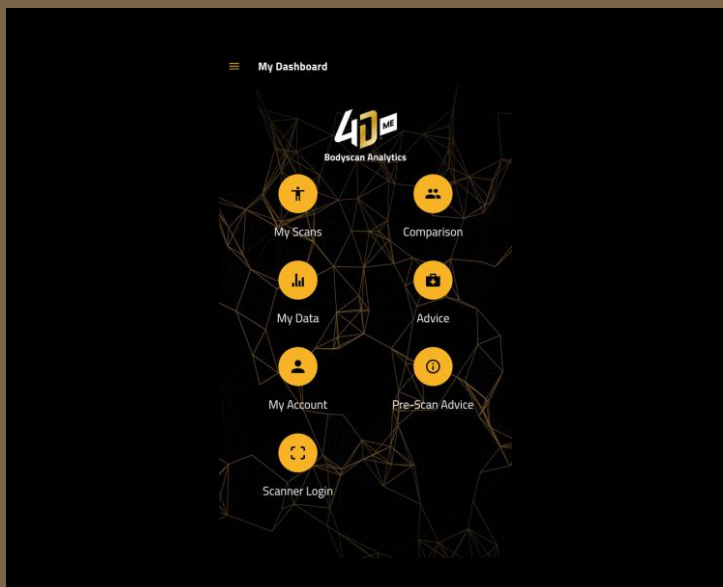

FITNESS / HEALTH / WELLNESS / MEDICAL

- Unique scanner login/QR code in the APP
- Analyse & compare your body mapping scans over time
- View your measurements
- Set measurement goals by body part
- Focus on posture & specific body parts
- Bespoke advice for personnel
- Help videos to maximise your experience

The APP

Download the 4D.Me APP
available on
Apple & Android stores

www.4d.me

BACKGROUND

4DMe was originated by Plowman Craven - *a measurement specialist and surveying services company in film, commercial property, forensics, archaeology, sports professionals and sports brands*