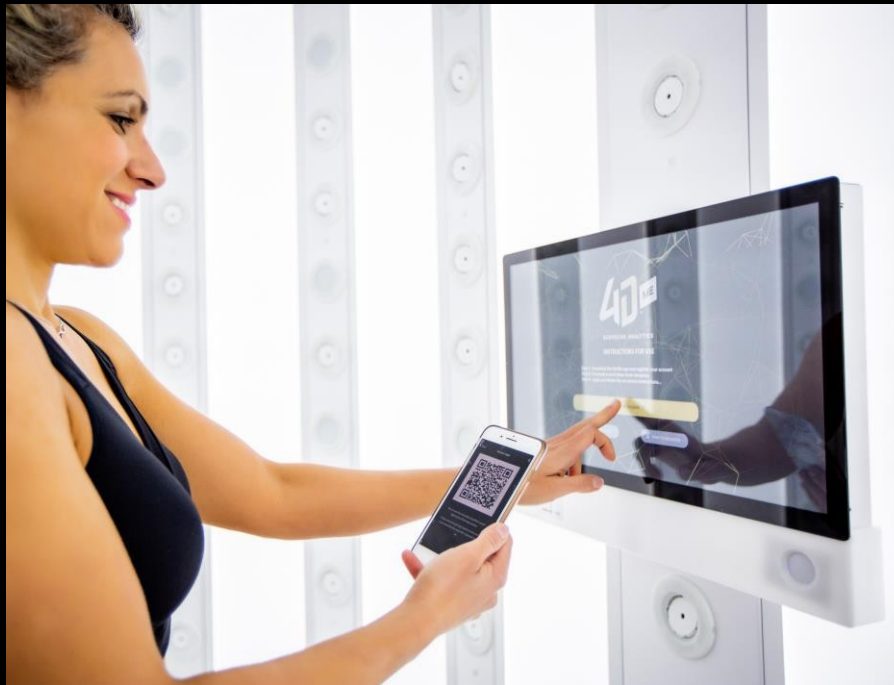

Set goals/monitor progression

Zoom in/out; see every
pigmentation in your skin

THE BOOTH

4DME is for everybody

THE
JOURNEY:

Download the 4D.Me APP

Enter the booth
Follow the
instructions
Correct posture every
time

Body Mapping Scan (1 Sec)

Exit the booth

WHY SCAN?

This is the outside - body composition is the inside

Track weight loss or gain by overlapping scans and comparing measurements by numbers & graphs

See parts of you only others can see
mirrors & weight scales lie!
4D.Me doesn't – a true reflection