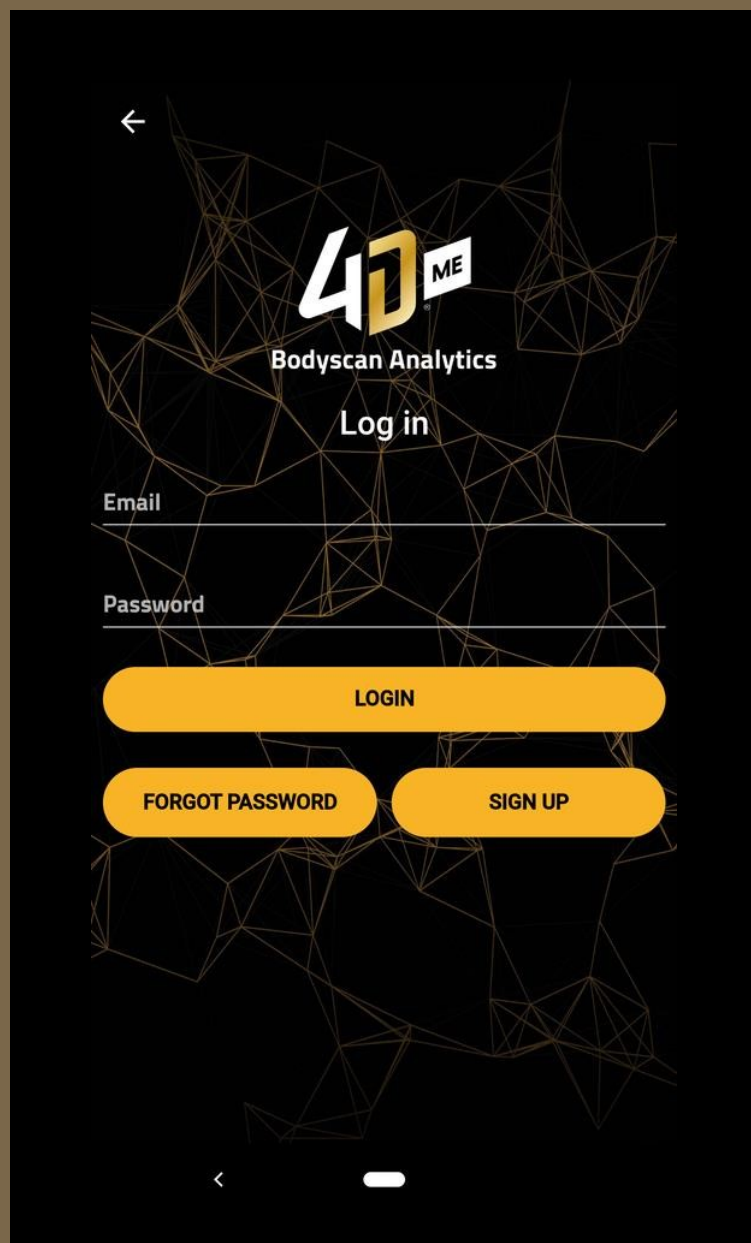

Body Mapping Scan (1 Sec)

Exit the booth

WHY SCAN?

This is the outside - body composition is the inside

Track weight loss or gain by overlapping scans and comparing measurements by numbers & graphs

See parts of you only others can see
mirrors & weight scales lie!
4D.Me doesn't – a true reflection

Customize where you want measured

Wear what you like

Military grade security

WHO SEES IT?

- Keep it to yourself!
- Show your fitness trainer, analyse, goal setting
- Doctor, Dermatologist (moles, skin care)
- Tailor for your suit, wedding dress, retailers, etc

FITNESS / HEALTH / WELLNESS / MEDICAL

- Unique scanner login/QR code in the APP
- Analyse & compare your body mapping scans over time
- View your measurements
- Set measurement goals by body part
- Focus on posture & specific body parts
- Bespoke advice for personnel
- Help videos to maximise your experience

The APP

Download the 4D.Me APP
available on
Apple & Android stores

www.4d.me

BACKGROUND

4DMe was originated by Plowman Craven - *a measurement specialist and surveying services company in film, commercial property, forensics, archaeology, sports professionals and sports brands*